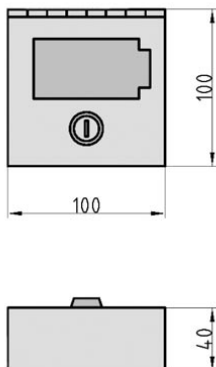

Technical Details: