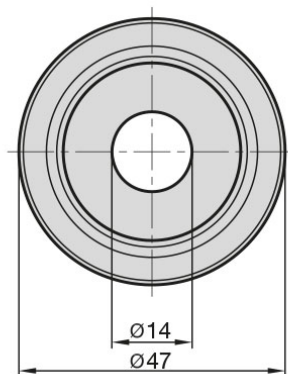

Product Data Sheet

Description:

Cover Escutcheon

Cover Escutcheon
brass, external diameter 47 mm,
cover for existing holes, optional for TS 680 door viewer

Illustration:

Technical Details:

Details:

Order no.
6840-0001
Weight
7 g
Pricegroup
21
EAN
 4 026434 067767

Konstantinstraße 387
41238 Mönchengladbach
Germany

Tel. +49 (0) 21 66 / 98 56-0
Fax +49 (0) 21 66 / 98 56-55

info@basi.eu
www.basi.eu

Alles in Sicherheit

Product Data Sheet

Description:

Cover Escutcheon

Cover Escutcheon
brass chrome plated, external diameter 47 mm,
cover for existing holes, optional for TS 680 door viewer