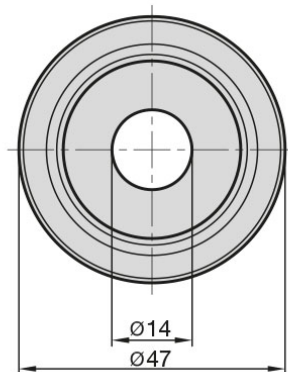

Product Data Sheet

Description:

Cover Escutcheon

Cover Escutcheon
brass, external diameter 47 mm,
cover for existing holes, optional for TS 680 door viewer

Illustration:

Technical Details:

Details:

Order no.
6840-0001
Weight
7 g
Pricegroup
21
EAN
 4 026434 067767

Konstantinstraße 387
41238 Mönchengladbach
Germany

Tel. +49 (0) 21 66 / 98 56-0
Fax +49 (0) 21 66 / 98 56-55

info@basi.eu
www.basi.eu

Alles in Sicherheit

Product Data Sheet

Description:

Cover Escutcheon

Cover Escutcheon
brass chrome plated, external diameter 47 mm,
cover for existing holes, optional for TS 680 door viewer

Illustration:

Technical Details:

Details:

Order no.
6840-0002
Weight
7 g
Pricegroup
21
EAN
 4 026434 067774

Konstantinstraße 387
41238 Mönchengladbach
Germany

Tel. +49 (0) 21 66 / 98 56-0
Fax +49 (0) 21 66 / 98 56-55